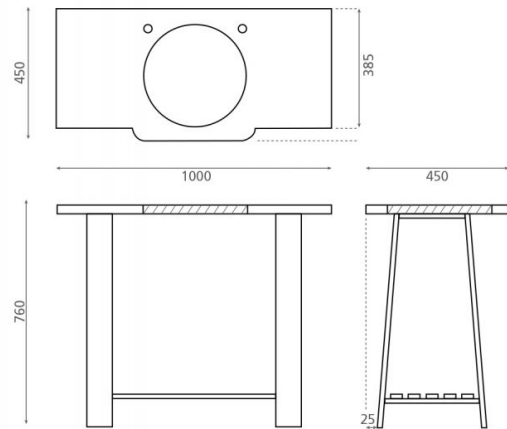

# Cabinet with Miami washbasin

## Ref. 8110 BL

1000 x 450 x 760 mm. (BL)

### Features

Cabinet in natural wood  
Top available in white, matt grey and  
matt black  
Miami washbasin